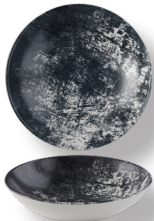

★ **Narrow Rim Plate** FN551 FN459 Lamp Black Steel Grey 9" 1 Dz.

★ **Narrow Rim Plate** FN550 FN458 Lamp Black Steel Grey 10" 1 Dz.

★ **Narrow Rim Plate** FN549 FN457 Lamp Black Steel Grey 11" 1 Dz.

★ **Deep Coupe Plate** FN560 FN466 Lamp Black Steel Grey 10" 1 Dz.

★ **Deep Coupe Plate** FN559 FN465 Lamp Black Steel Grey 11" 1 Dz.

★ **Coupe Bowl** FN557 FN464 Lamp Black Steel Grey 7 1/4" 15 oz. 1 Dz.

★ **Coupe Bowl** FN556 FN463 Lamp Black Steel Grey 9 3/4" 40 oz. 1 Dz.