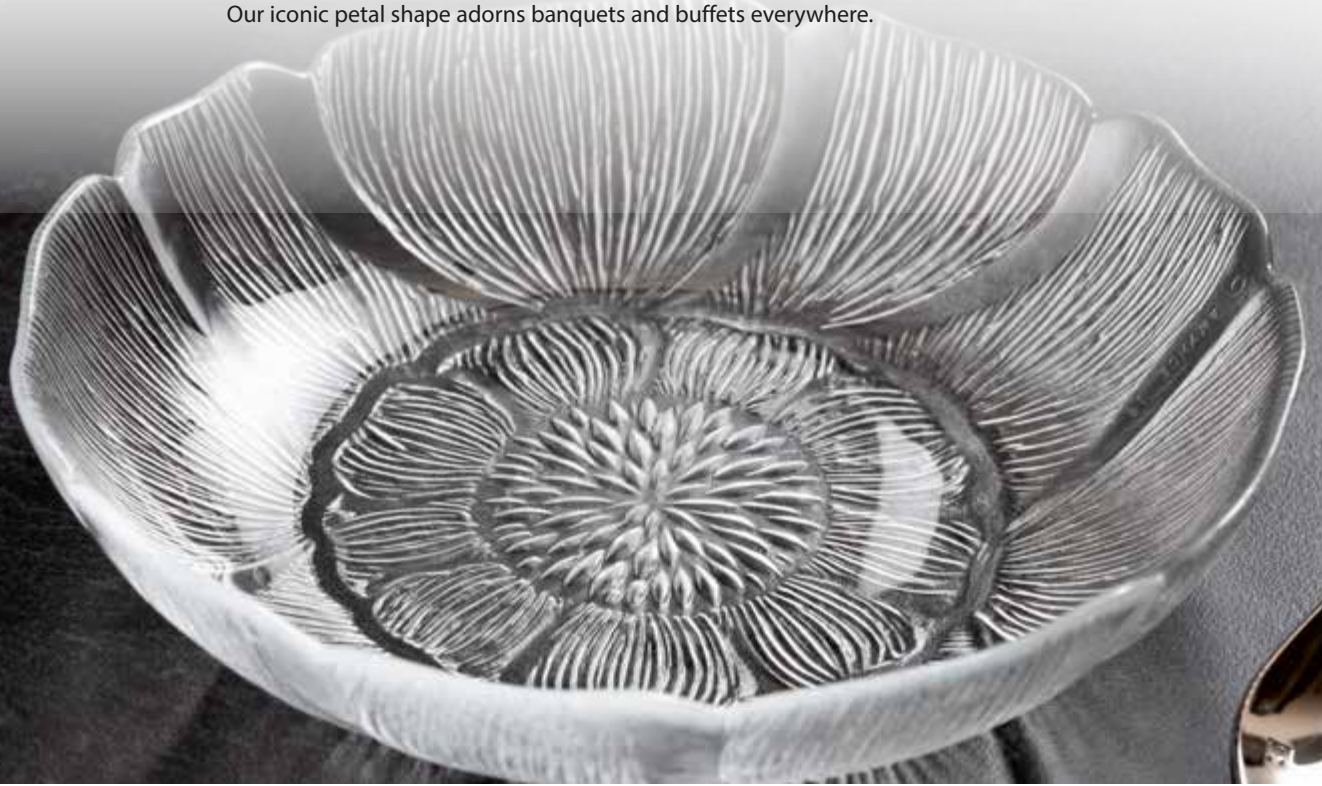

TECHNOLOGY & MATERIAL

GLASS DINNERWARE

ARCOROC LOUISON

Elegant designs tap into vintage trends. Features clean lines and beaded textures.

**L6084** Large Dinner Plate 10 ½" 1 Dz.

**L4210** Brunch Plate 9 ¾" 1 Dz.

**L6350** Dessert Plate 7 ½" 1 Dz.

**N8804** Platter 12 ½" 6 Pcs.

**N2420** Bowl 10 ¼" (90 Oz.) 6 Pcs.

**L6498** Soup Bowl 7 ¾" (35 Oz.) 1 Dz.

**L7422** Multipurpose Bowl 6 ¼" (19 ½ Oz.) 1 Dz.

TECHNOLOGY & MATERIAL

ARCOROC

FLEUR

FULLY TEMPERED

Our iconic petal shape adorns banquets and buffets everywhere.

GLASS DINNERWARE

**H4120** Bowl 5" (10 1/2 Oz.) 2 Dz.

**E8883** Bowl 7" (32 Oz.) 6 Pcs.

**D9070** Bowl 9" (70 Oz.) 4 Pcs.