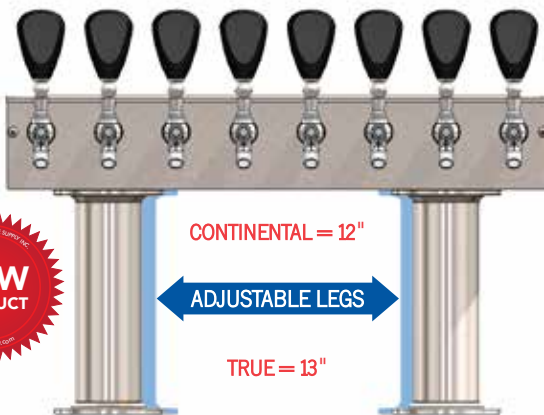

AIR TOWERS

| Part Number | Description |
|-------------|----------------------------|
| BB101402 | 1T PSS 3" Column - w/ Tap |
| BB101406 | 2T PSS 3" Column - w/ Taps |
| BB101419 | 3T PSS 3" Column - w/ Taps |
| BB101413 | 3T BSS T-Tower - No Taps |
| BB101414 | 4T BSS T-Tower - No Taps |
| BB101415 | 5T BSS T-Tower - No Taps |
| BB101416 | 6T BSS T-Tower - No Taps |

REX00059

Shown with optional BB101402

BB101402

BB101406

BB101419

BB101416

 TAPS SOLD SEPARATELY

 TAP HANDLES NOT INCLUDED ON TOWERS