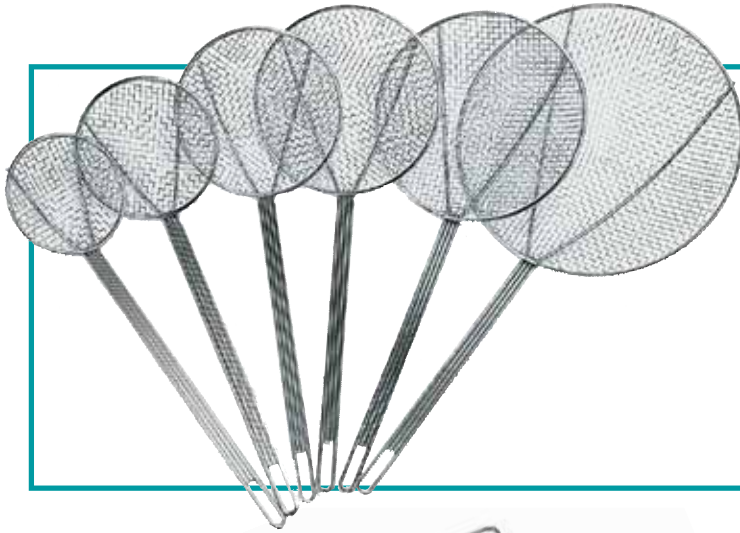

Skimmers, Filters, Hooks and Sifters

CROWN BRANDS
SMALLWARES

Chrome-Plated Skimmers

Wire Skimmers

ITEM	DESCRIPTION	CASE
SKM-5WG	5" Round 13" Handle	12
SKM-6WG	6" Round 13 1/2" Handle	12
SKM-7WG	7" Round 13 1/4" Handle	12
SKM-8WG	8" Round 13" Handle	12
SKM-9WG	9" Round 13" Handle	12
SKM-12WG	12" Round 13" Handle	12