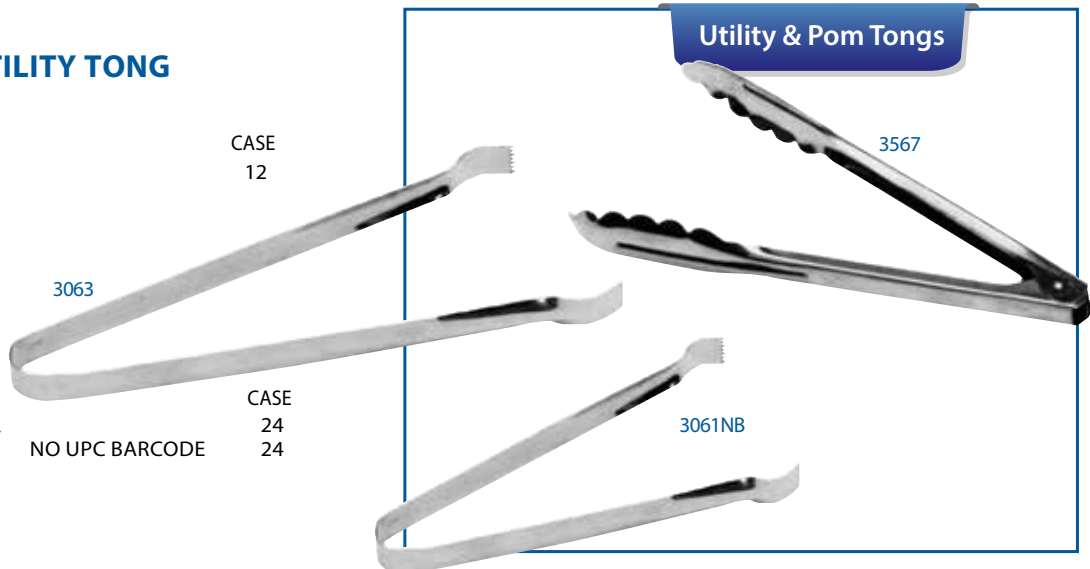

Stainless Steel Tongs, Wooden Spoons and Spoon Rests

Item#	Description	Dimensions	Case
909909	9" (22.9 cm) Stainless Steel Locking Tongs	9" x 1½" x 1" (22.8 x 3.8 x 2.5 cm)	12
909912	12" (30.5 cm) Stainless Steel Locking Tongs	12" x 1½" x 1" (30.4 x 3.8 x 2.5 cm)	12
909916	16" (40.6 cm) Stainless Steel Locking Tongs	16" x 1½" x 1" (40.6 x 3.8 x 2.5 cm)	12
1014	14" (35.6 cm) Wooden Spoon	14" x 2½" x ½" (35.5 x 6.3 x 1.2 cm)	36
1018	18" (45.7 cm) Wooden Spoon	18" x 2½" x ½" (45.7 x 6.3 x 1.2 cm)	36
1024	24" (61.0 cm) Wooden Spoon	24" x 2½" x ½" (60.9 x 7.1 x 1.2 cm)	24
8158	Stainless Steel Spoon Rest, Brushed Finish	9" x 3¾" x 1½" (22.9 x 9.5 x 3.8 cm)	6
8289	Large Stainless Steel Spoon Rest	10½" x 5½" (25.4 x 14.0 cm)	6
8369	Spatula Spoon Rest, Stainless Steel	8½" x 4½" (21.5 x 11.4 cm)	4

Tongs: Stainless Steel, Color Coded & Polycarbonate

CROWN BRANDS
SMALLWARES

SPRING ACTION UTILITY TONG [STAINLESS STEEL]

ITEM NO.	GAUGE	LENGTH	CASE
3567	1.0 MM	7" L	12

POM TONGS [STAINLESS STEEL]

ITEM NO.	GAUGE	LENGTH	CASE
3063	0.8 MM	11-1/2" L	24
3061NB	0.6 MM	6-1/2" L	24

NO UPC BARCODE

UTILITY TONGS [STAINLESS STEEL]

• 1.0 mm gauge

ITEM NO.	DESCRIPTION	COLOUR	LENGTH	CASE
3353	HEAVY GAUGE TONG	RED HANDLE	9" L	12
3354	HEAVY GAUGE TONG	BLACK HANDLE	9" L	12
3383	HEAVY GAUGE TONG	RED HANDLE	12" L	12
3388	COLOR CODED TONGS	RED HANDLE	16" L	12
3390	COLOR CODED TONGS	YELLOW HANDLE	16" L	12

One-Piece Color-Coded

Scalloped edged for better gripping

UTILITY TONGS [CLEAR POLYCARBONATE]

ITEM NO.	DESCRIPTION	CASE
3069	9-1/2" L	36

UTILITY TONGS [BLACK POLYCARBONATE]

ITEM NO.	DESCRIPTION	CASE
3172	12" L	40