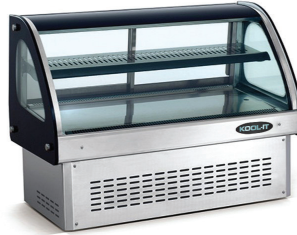

Counter-Top Display

- Modern, elegant design
- Stainless steel interior
- Can be built in to counter or free standing
- Glass front, sides, shelves and rear doors
- Digital temperature control
- Voltage: 115/60/1

KCD-36   **KCD-48**
$5,530 $6,250