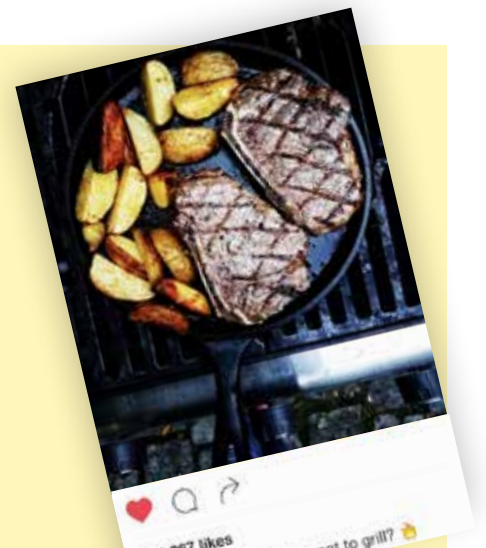

(USD)

each

case

	weight	length	width	height	cubic feet	UPC	list price ea.
L3GP | 6.5 Inch Cast Iron Grill Pan							
each	2.24 LB	10.18 L	6.68 W	1.37 H	0.054 FT³	075536-33509-4	$ 15.00
case	13.79 LB	10.25 L	6.63 W	4.25 H	0.167 FT³	6-00-75536-33509-6	6 PACK
| Fits cover (L3SC3).							

each

case

	weight	length	width	height	cubic feet	UPC	list price ea.
L8GP3 | 10.25 Inch Cast Iron Grill Pan							
each	6.01 LB	16.12 L	10.68 W	2 H	0.199 FT³	075536-33510-0	$ 30.00
case	18.67 LB	15.2 L	10.65 W	3.45 H	0.323 FT³	3-00-75536-33510-1	3 PACK
| Fits glass lid (GL10).							

each

case

	weight	length	width	height	cubic feet	UPC	list price ea.
L8SGP3 | 10.5 Inch Square Cast Iron Grill Pan							
each	6.68 LB	17.25 L	10.5 W	2.62 H	0.274 FT³	075536-33550-6	$ 35.50
case	20.82 LB	17.68 L	10.78 W	3.84 H	0.423 FT³	3-00-75536-33550-7	3 PACK
| Fits glass lid (GLSQ10).							

each

case

	weight	length	width	height	cubic feet	UPC	list price ea.
L90G3 | 10.5 Inch Cast Iron Griddle							
each	4.51 LB	15.87 L	10.62 W	1.5 H	0.146 FT³	075536-34105-7	$ 25.50
case	14.13 LB	15.53 L	11 W	2.44 H	0.241 FT³	3-00-75536-34105-8	3PACK

Join Us Online!

Our social media presence is growing exponentially and is a great resource for the latest videos, recipes, and news about all things cast iron. Connect and share with us (@LodgeCastIron) on Facebook, Instagram, Twitter, YouTube, and Pinterest.