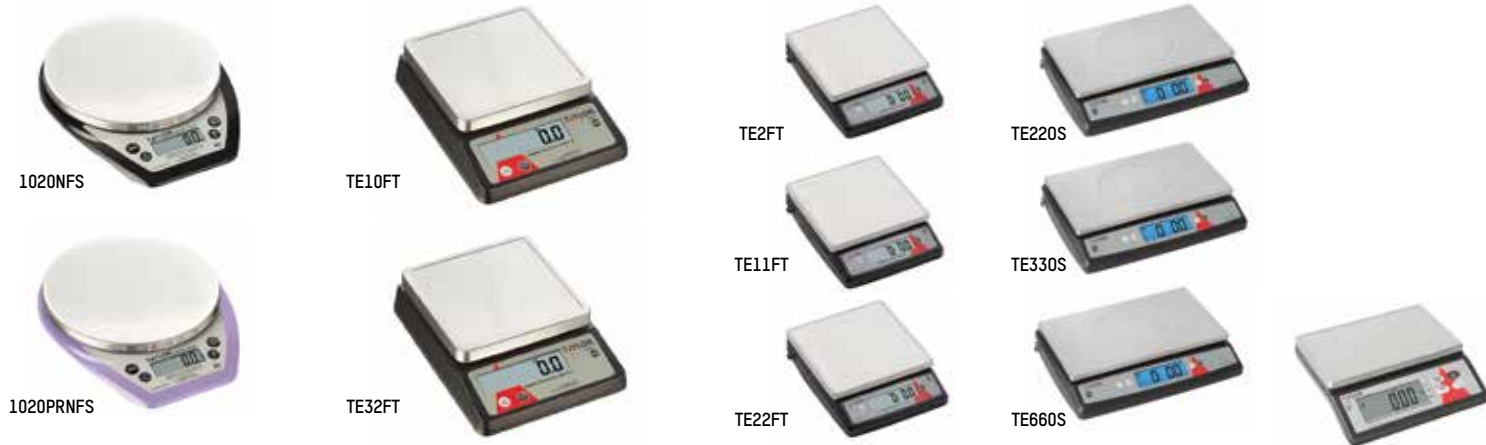

SCALE COMPARISON GUIDE

Product Specifications	1020NFS 1020PRNFS	TE10FT TE32FT	TE2FT - TE11FT TE22FT	TE220S - TE330S TE660S	TE10R
Capacity:	Dry: 11 lb x 0.1 oz / 5 kg x 1 g Liquid: 175 fl. oz x 0.1 fl. oz / 5000 ml x 1 ml	TE10FT: 11 lb x 0.1 oz / 5 kg x 1 g TE32FT: 2 lb x 0.01 oz / 1 kg x 0.5 g	TE2FT: 2 lb x 0.1 oz / 1 kg x 1 g TE11FT: 11 lb x 0.1 oz / 5 kg x 1 g TE22FT: 22 lb x 0.1 oz / 10 kg x 1 g	TE220S: 22 lb x 0.1 oz / 10 kg x 1 g TE330S: 33 lb x 0.1 oz / 15 kg x 1 g TE660S: 66 lb x 0.1 oz / 30 kg x 2 g	10 lb x 0.1 oz / 1/8 oz, 1/4 oz / 2 g, 5 g
Certifications:					
Stainless Steel Platform Size:	6" (removable)	5.38"x5.38" (removable)	7.15"x7.15" (removable)	11.25"x7.25" (removable)	5"x8" (removable)
Scale Dimensions:	6.5"x8"x1.25"	7.4"x10.5"x2.5"	8.5"x12.0"x2.5"	12.5"x12.5"x2.5"	8.25"x10.0"x2.75"
Features:					
• Measures Dry & Liquid	✓				
• Tare	✓	✓	✓	✓	✓
• Hold	✓	✓	✓	✓	✓
• Auto-Off	✓	✓	✓	✓	✓
• Disable Auto-Off		✓	✓	✓	✓
• Low Battery Indicator		✓	✓	✓	✓
• Over/Under					✓
• Waterproof Rating					
• Field Recalibratable	✓	✓	✓	✓	✓
• A/C Adapter Included		✓	✓	✓	✓
Housing Material:	ABS	ABS	ABS	ABS	ABS
Battery Type:	2 AA (included)	2 AAA	2 AAA	2 AAA	Rechargeable (included)
Warranty:	1 Year Limited	1 Year Limited	1 Year Limited	1 Year Limited	1 Year Limited